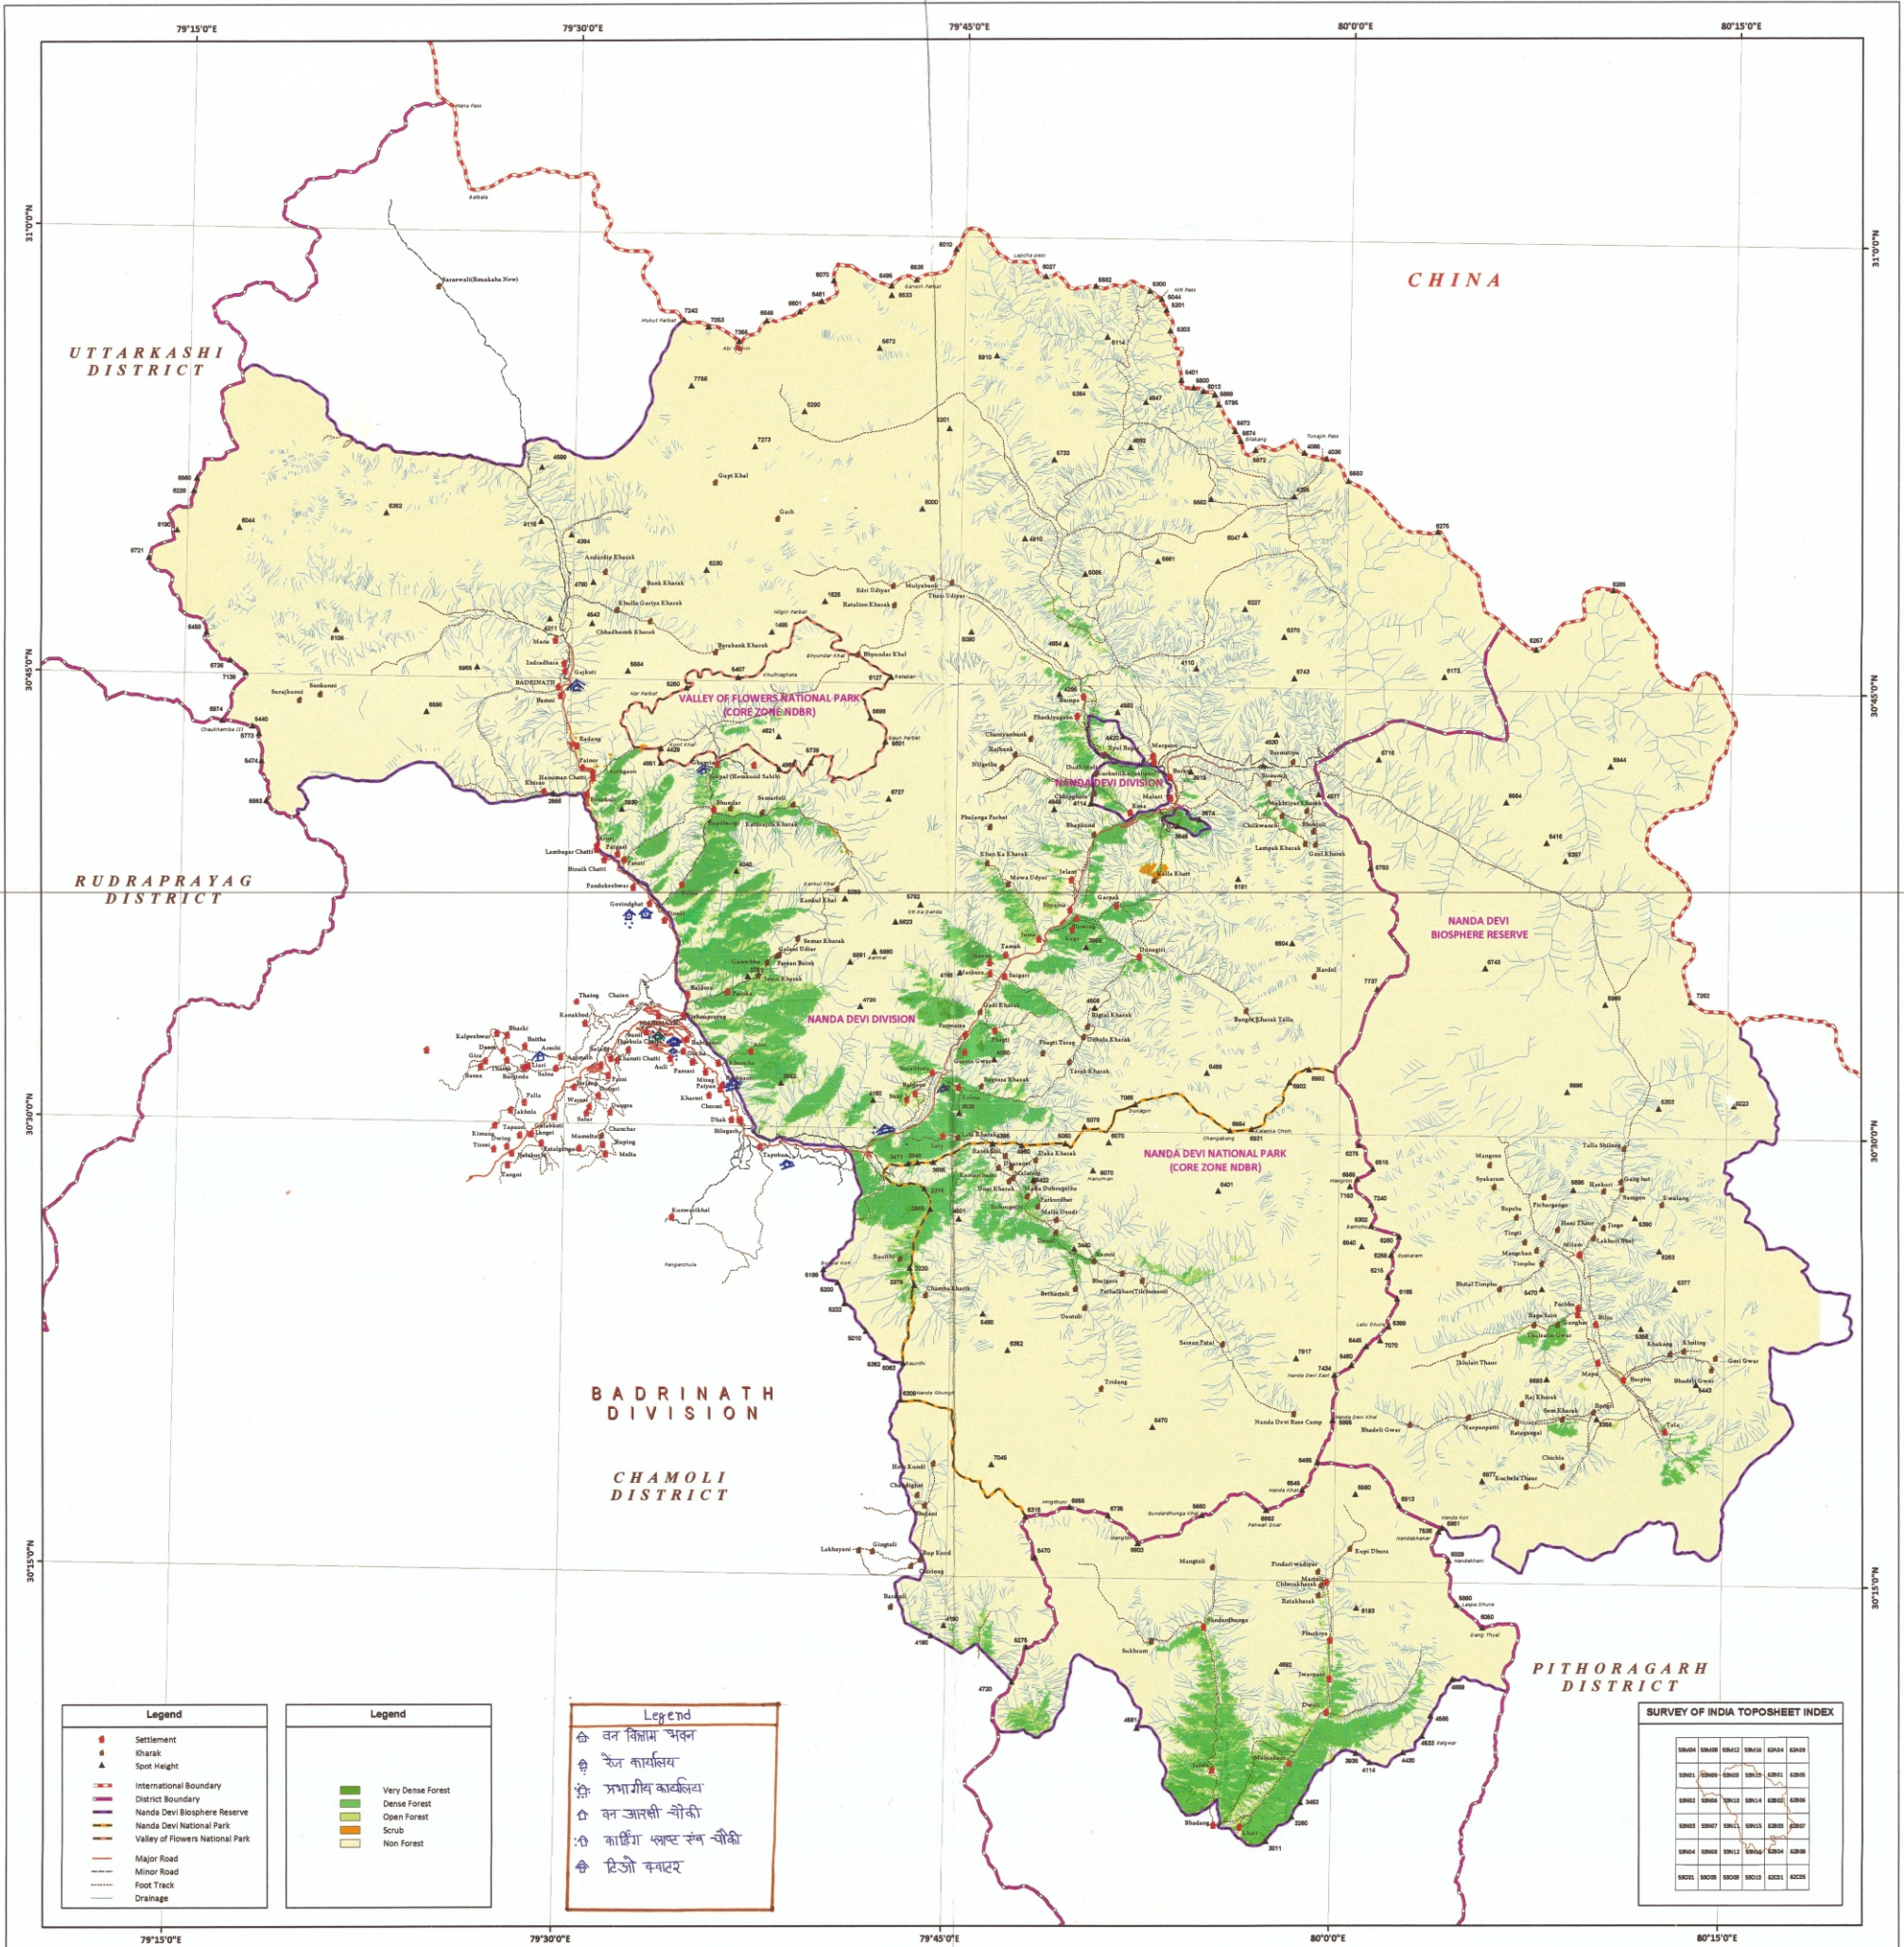

NANDA DEVI BIOSPHERE RESERVE UTTARAKHAND

Legend	
●	Settlement
▲	Kharak
▲	Spot Height
—	International Boundary
—	District Boundary
—	Nanda Devi Biosphere Reserve
—	Nanda Devi National Park
—	Valley of Flowers National Park
—	Major Road
—	Minor Road
—	Foot Track
—	Drainage

Legend	
■	Very Dense Forest
■	Dense Forest
■	Open Forest
■	Scrub
■	Non Forest

Legend	
☞	वन विज्ञान भवन
☞	रेज कार्यालय
☞	प्रभागीय कार्यालय
☞	वन-आरक्षी चौकी
☞	कार्टिंग प्लॉट संव चौकी
☞	रेडिओ स्टावर

NOTE: Forest Classification is as per published data of FOREST SURVEY OF INDIA, Dehradun in SFR - 2004.